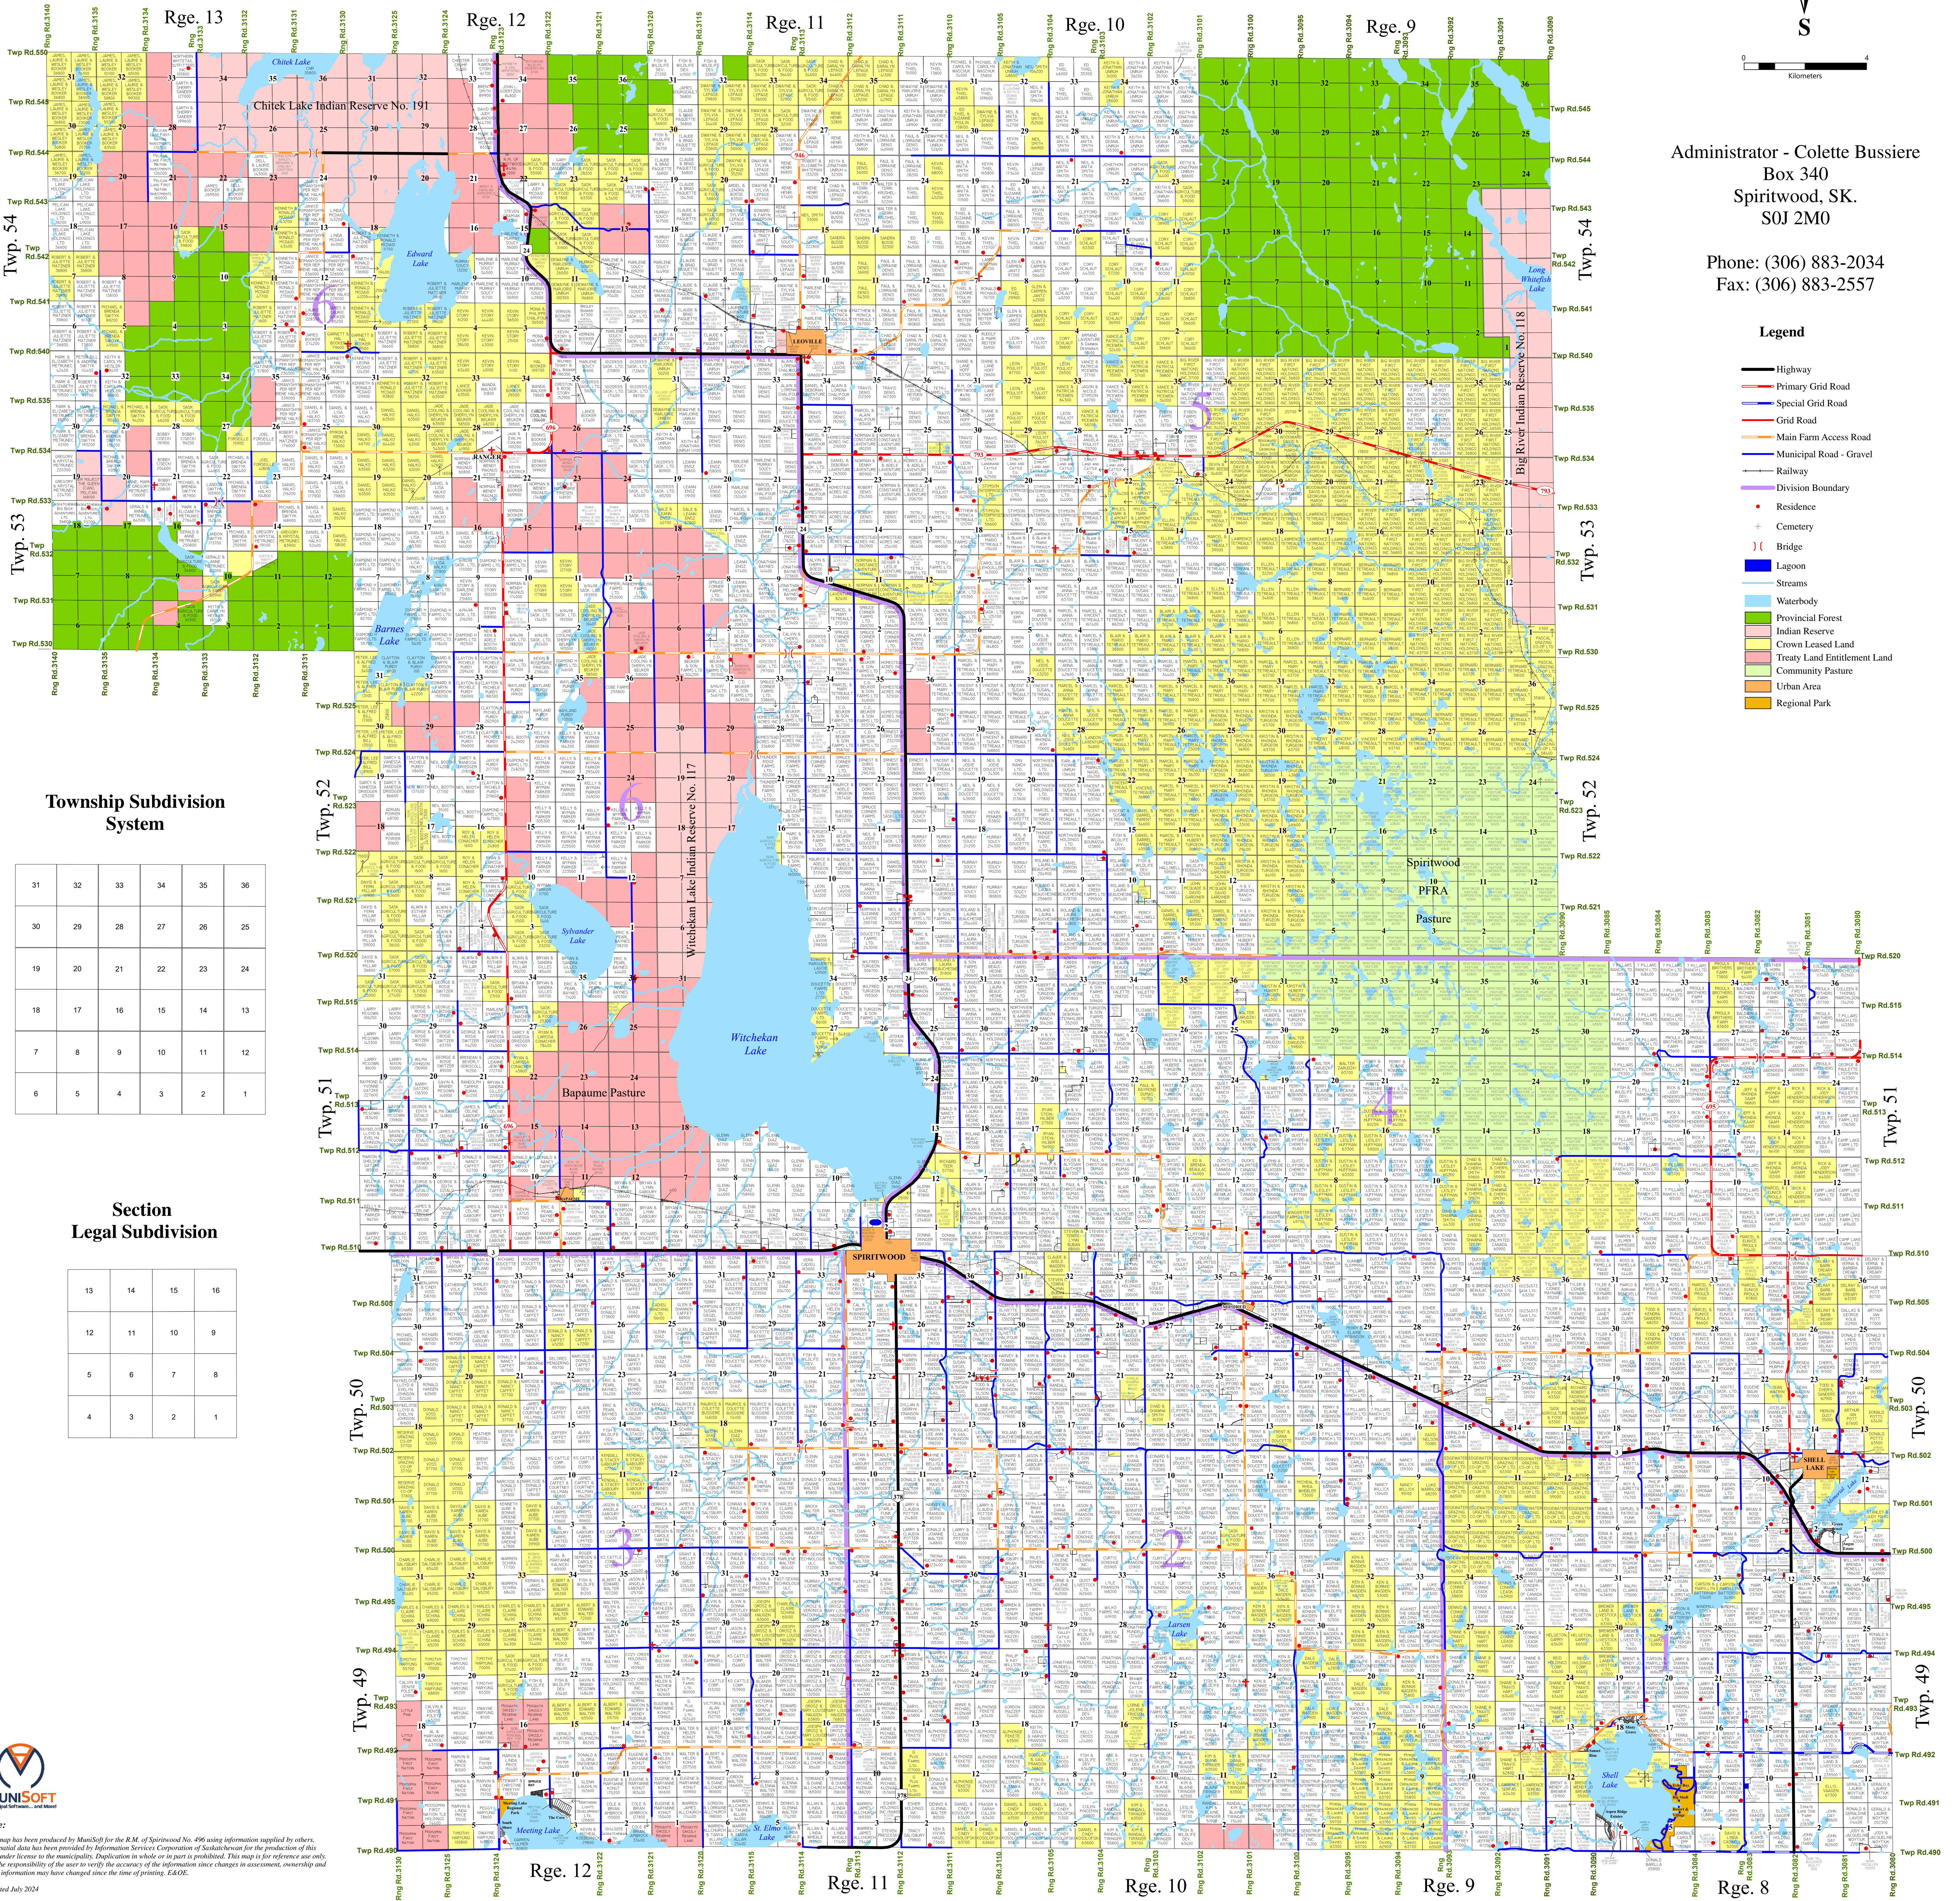

RURAL MUNICIPALITY OF SPIRITWOOD No. 496

WEST OF 3rd MERIDIAN

Administrator - Colette Bussiere
Box 340
Spiritwood, SK.
S0J 2M0

Phone: (306) 883-2034
Fax: (306) 883-2557

Legend

- Highway
- Primary Grid Road
- Special Grid Road
- Grid Road
- Main Farm Access Road
- Municipal Road - Gravel
- Railway
- Division Boundary
- Residence
- Cemetery
- Bridge
- Lagoon
- Streams
- Waterbody
- Provincial Forest
- Indian Reserve
- Crown Leased Land
- Treaty Land Entitlement Land
- Community Pasture
- Urban Area
- Regional Park

Township Subdivision System

31	32	33	34	35	36
30	29	28	27	26	25
19	20	21	22	23	24
18	17	16	15	14	13
7	8	9	10	11	12
6	5	4	3	2	1

Section Legal Subdivision

13	14	15	16
12	11	10	9
5	6	7	8
4	3	2	1

Updated July 2024